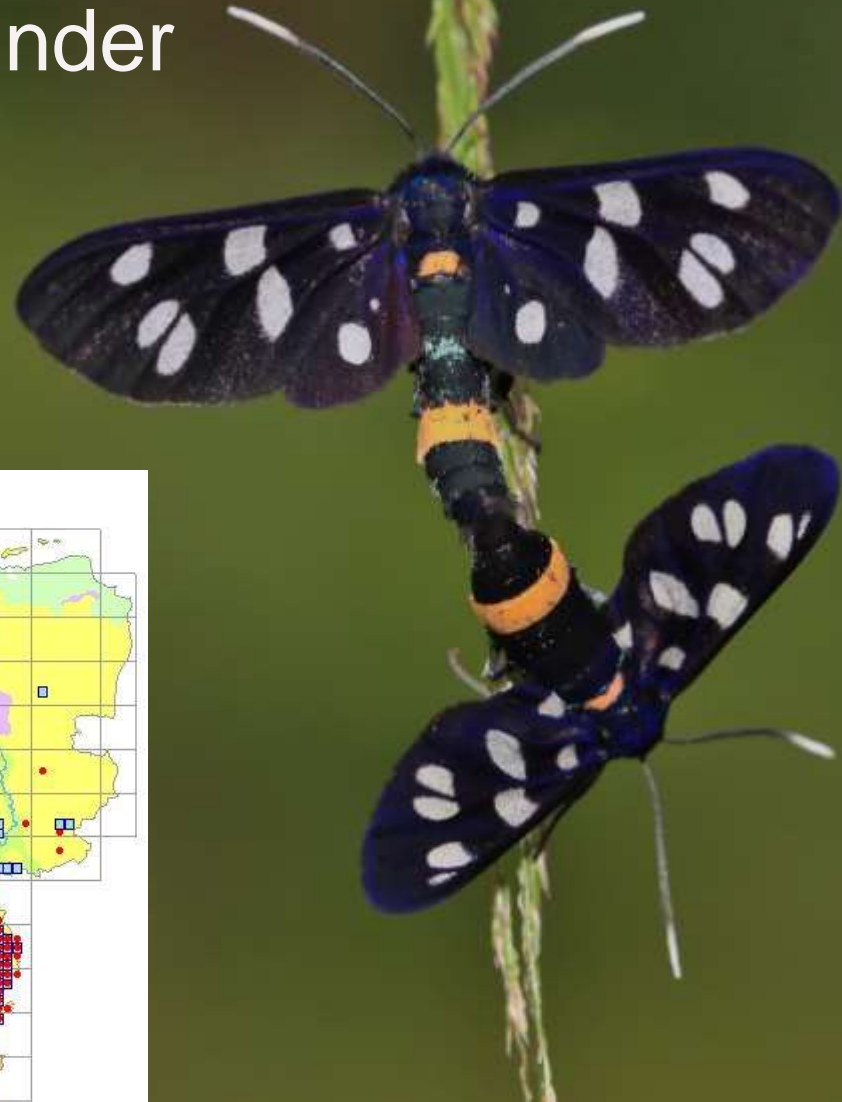

Phegeavlinder

1. < 2000 (86 atlasblokken)
   - 2000 - 2024 (184 atlasblokken)
   - niet wild
2. © 2024 NDFP